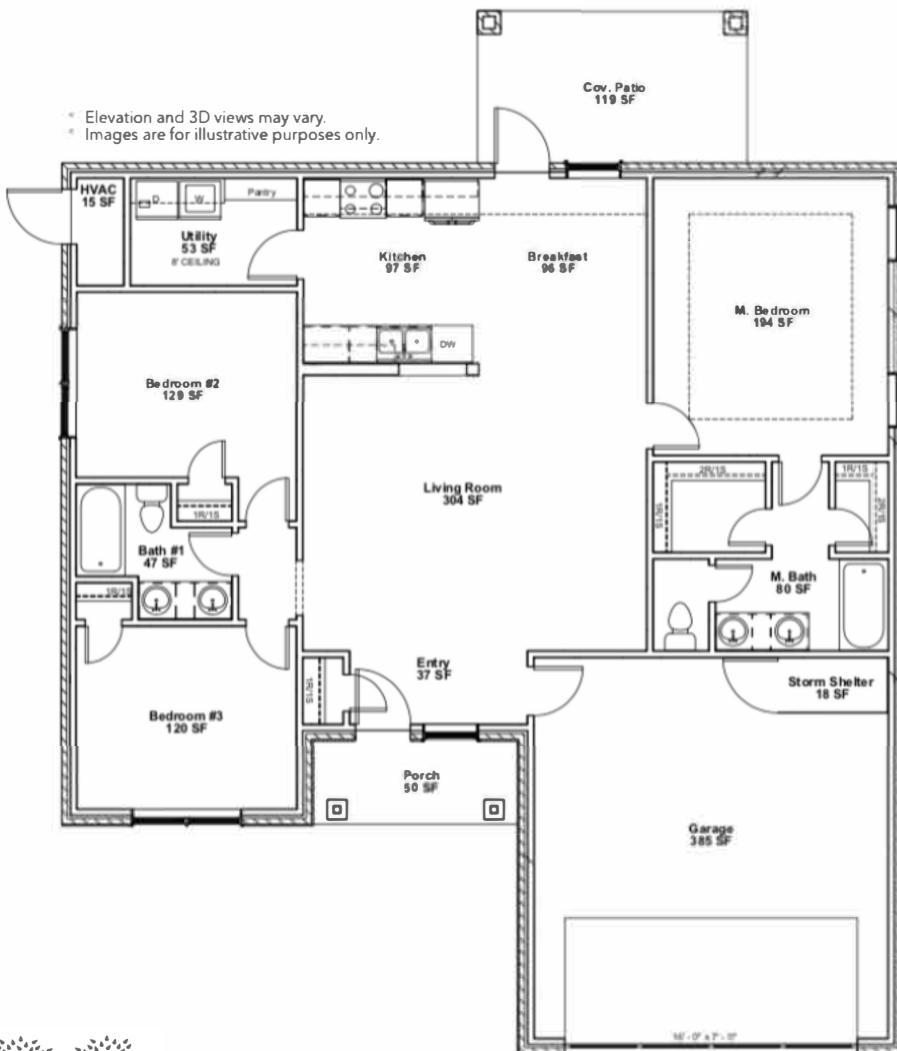

# Cottonwood

1,422 SQ FT

\* Elevation and 3D views may vary.  
 \* Images are for illustrative purposes only.

## FEATURES

Single family home, one story, 3 bedrooms, 2 bathrooms, covered back patio.

This beautiful home features a full brick exterior with hardy-plank eaves, and an architectural roof, post tension concrete slab, independently certified OG+E Energy Positive Home (exceeds Energy Star v2.5 qualifications).