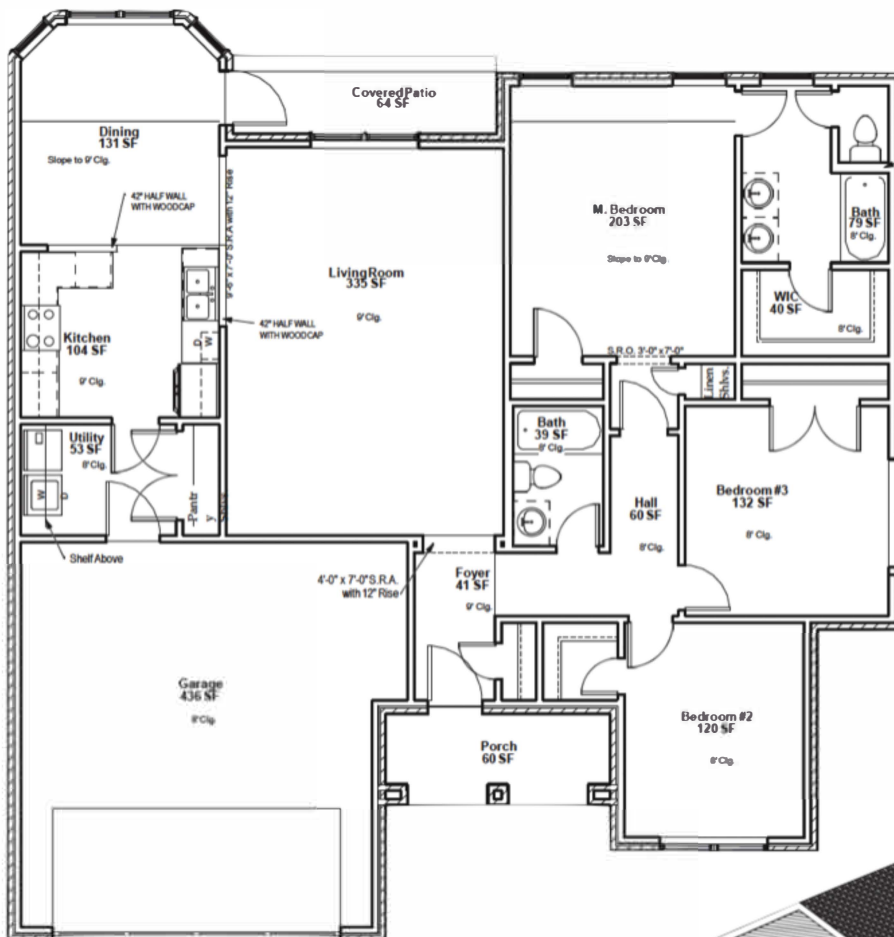

Huntington

1,615 SQ FT

* Elevation and 3D views may vary.
 * Images are for illustrative purposes only.

FEATURES

Single family home, one story,
 3 bedrooms, 2 bathrooms.

This beautiful home features a full brick exterior with hardy-plank eaves, and an architectural roof, post tension concrete slab, independently certified OG +E Energy Positive Home (exceeds Energy Star v2.5 qualifications).